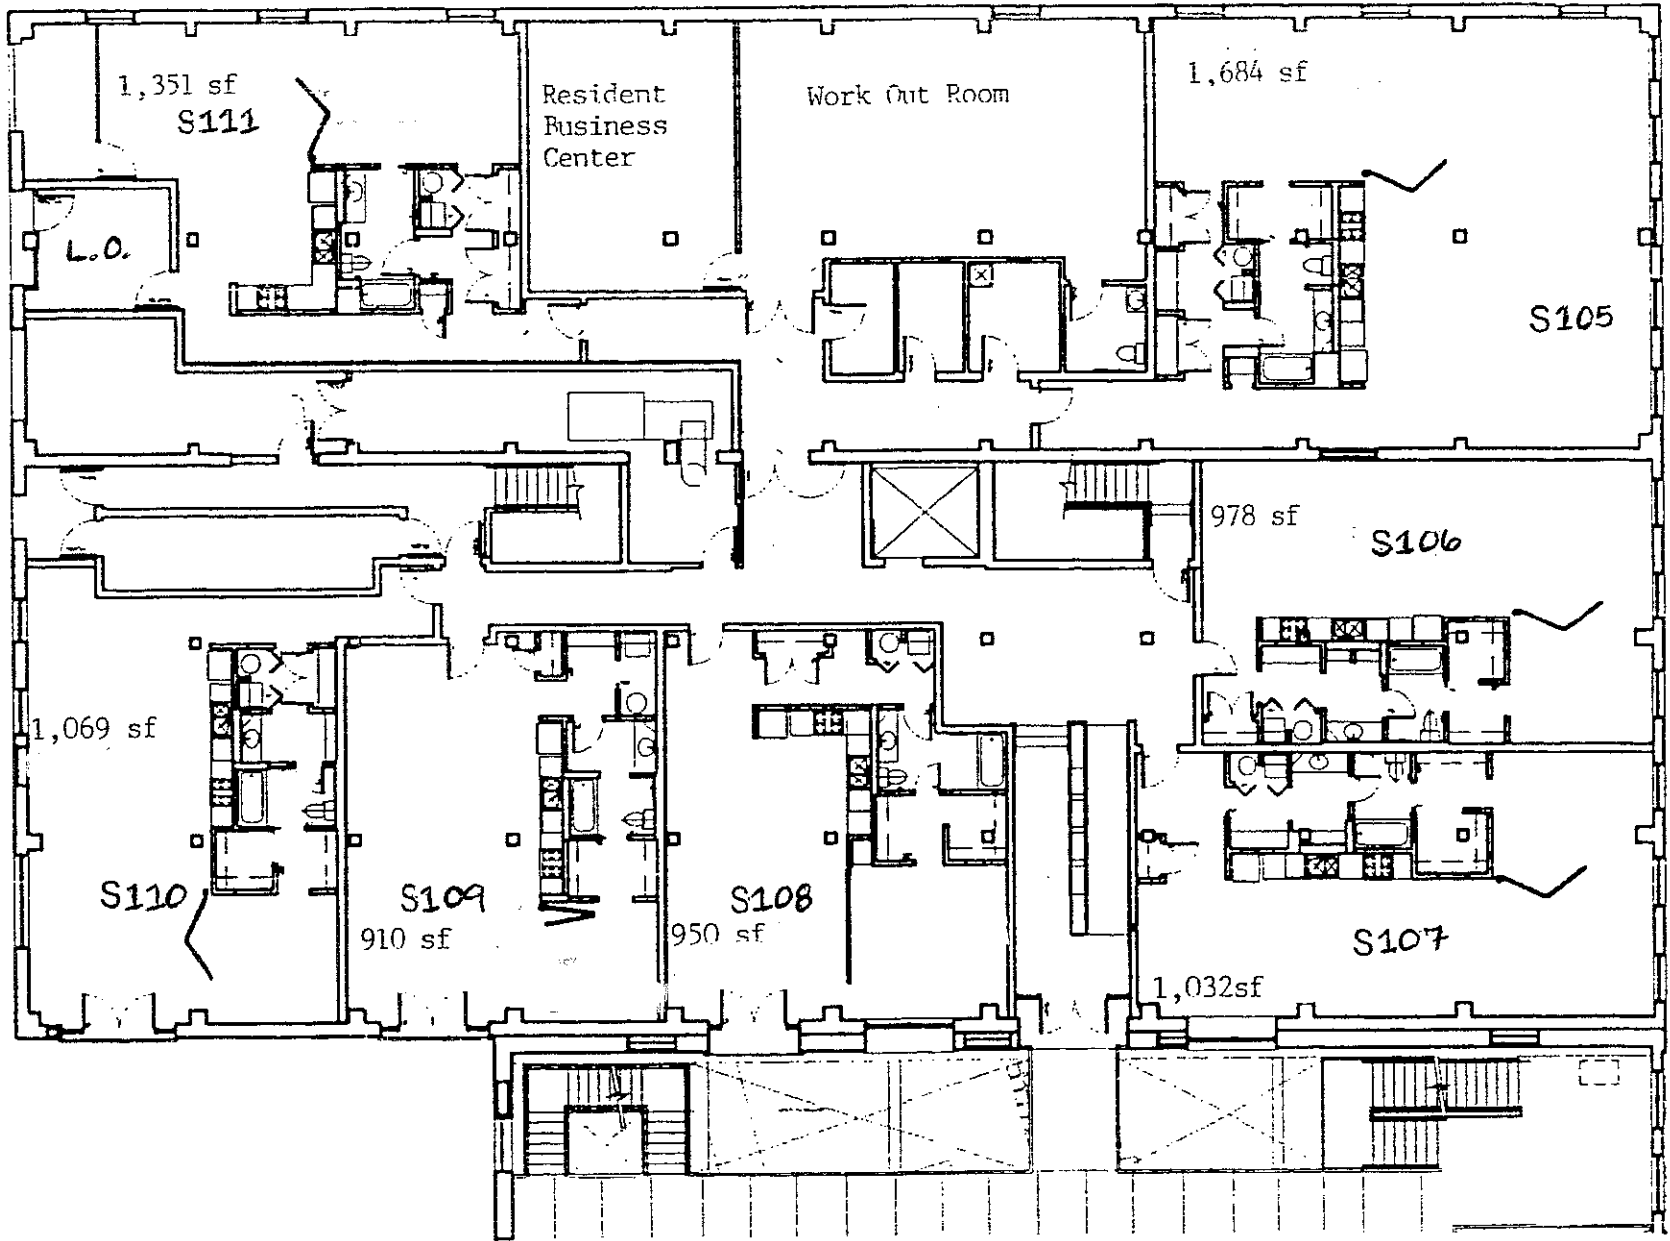

20th ST.

FIRST FLOOR PLAN - MAJESTIC SOUTH

Scale: 1/16" = 1'-0"

Johannes Cohen

COLLABORATIVE
Architecture Planning
Interior Design
Landscape Design

6225 DeWitt Blvd., St. Louis, MO 63130
Phone: 314.725.4545 Fax: 314.725.3060
Email: jcohen@johannescohen.com

Majestic Stove Lofts

2017 Washington Avenue, St. Louis, Missouri 63103
MAJESTIC STOVE LOFTS L.P.
ROBERT WOOD REALTY COMPANY

ISSUE DATE
7 JUNE 2004

4

SECOND FLOOR PLAN - MAJESTIC SOUTH

Scale: 1/16" = 1'-0"

Johannes Cohen
 COLLABORATIVE
 Architecture Planning
 Interior Design
 Landscape Design
 6215 Delmar Blvd., St. Louis, MO 63130
 Phone: 314.725.4545 Fax: 314.725.9060
 Email: johannes@johannes-cohen.com

Majestic Stove Lofts
 2017 Washington Avenue, St. Louis, Missouri 63103
 MAJESTIC STOVE LOFTS L.P.
 ROBERT WOOD REALTY COMPANY

ISSUE DATE:
 7 JUNE 2004
5

3RD-5TH FLOOR PLAN - MAJESTIC SOUTH

Scale: 1/16" = 1'-0"