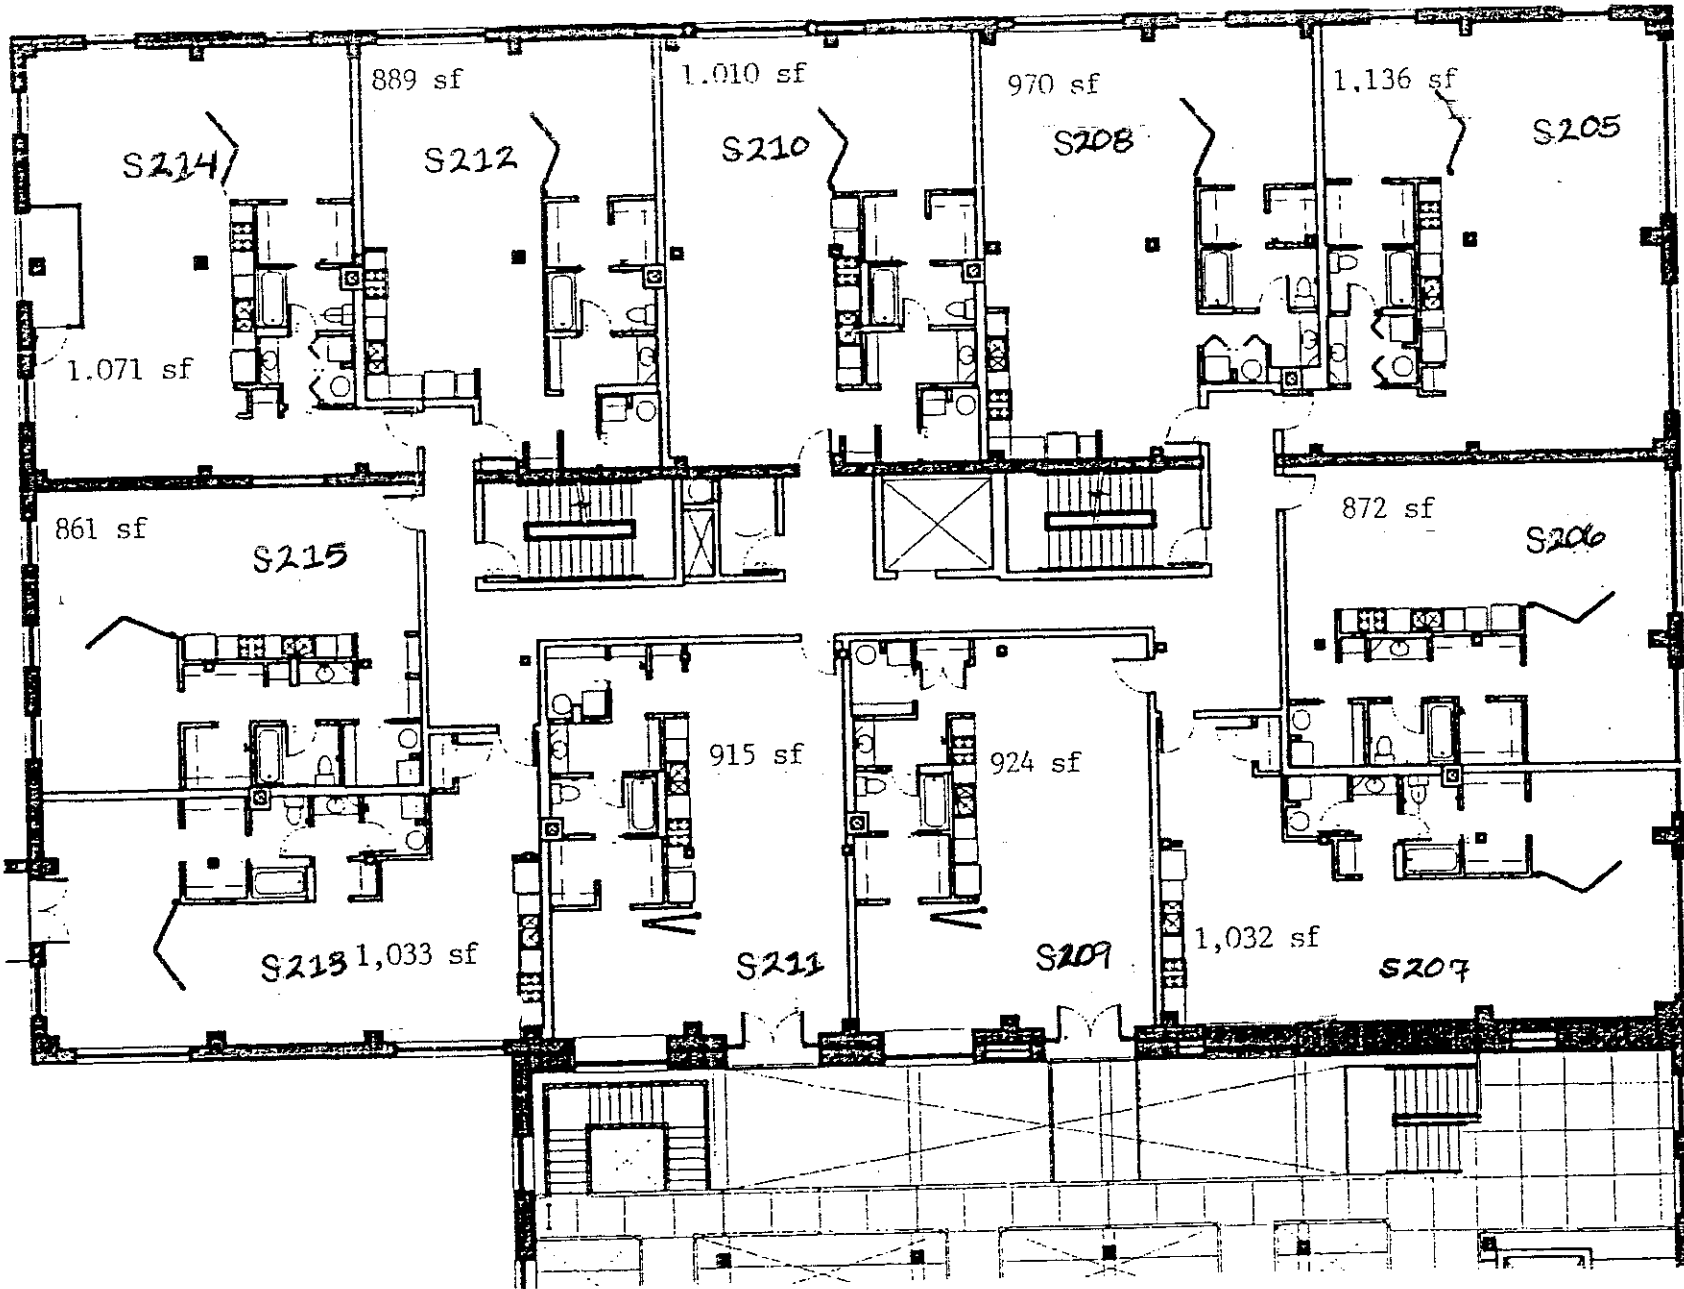

20th ST.

FIRST FLOOR PLAN - MAJESTIC SOUTH

Scale: 1/16" = 1'-0"

Johannes Cohen

COLLABORATIVE
Architecture Planning
Interior Design
Landscape Design

6225 DeWitt Blvd., St. Louis, MO 63130
Phone: 314.725.4545 Fax: 314.725.3060
Email: jcohen@johannescohen.com

Majestic Stove Lofts

2017 Washington Avenue, St. Louis, Missouri 63103
MAJESTIC STOVE LOFTS L.P.
ROBERT WOOD REALTY COMPANY

ISSUE DATE
7 JUNE 2004

4

SECOND FLOOR PLAN - MAJESTIC SOUTH

Scale: 1/16" = 1'-0"

Johannes Cohen
 COLLABORATIVE
 Architecture Planning
 Interior Design
 Landscape Design
 6215 Delmar Blvd., St. Louis, MO 63130
 Phone: 314.725.4545 Fax: 314.725.9060
 Email: johannes@johannes-cohen.com

Majestic Stove Lofts
 2017 Washington Avenue, St. Louis, Missouri 63103
 MAJESTIC STOVE LOFTS L.P.
 ROBERT WOOD REALTY COMPANY

ISSUE DATE:
 7 JUNE 2004
5

3RD-5TH FLOOR PLAN - MAJESTIC SOUTH

Scale: 1/16" = 1'-0"

Majestic Stove Lofts
 2017 Washington Avenue, St. Louis, Missouri 63103
 MAJESTIC STOVE LOFTS L.P.
 ROBERT WOOD REALTY COMPANY

ISSUE DATE
 7 JUNE 2004
 6

3RD-5TH FLOOR PLAN - MAJESTIC SOUTH

Scale: 1/16" = 1'-0"