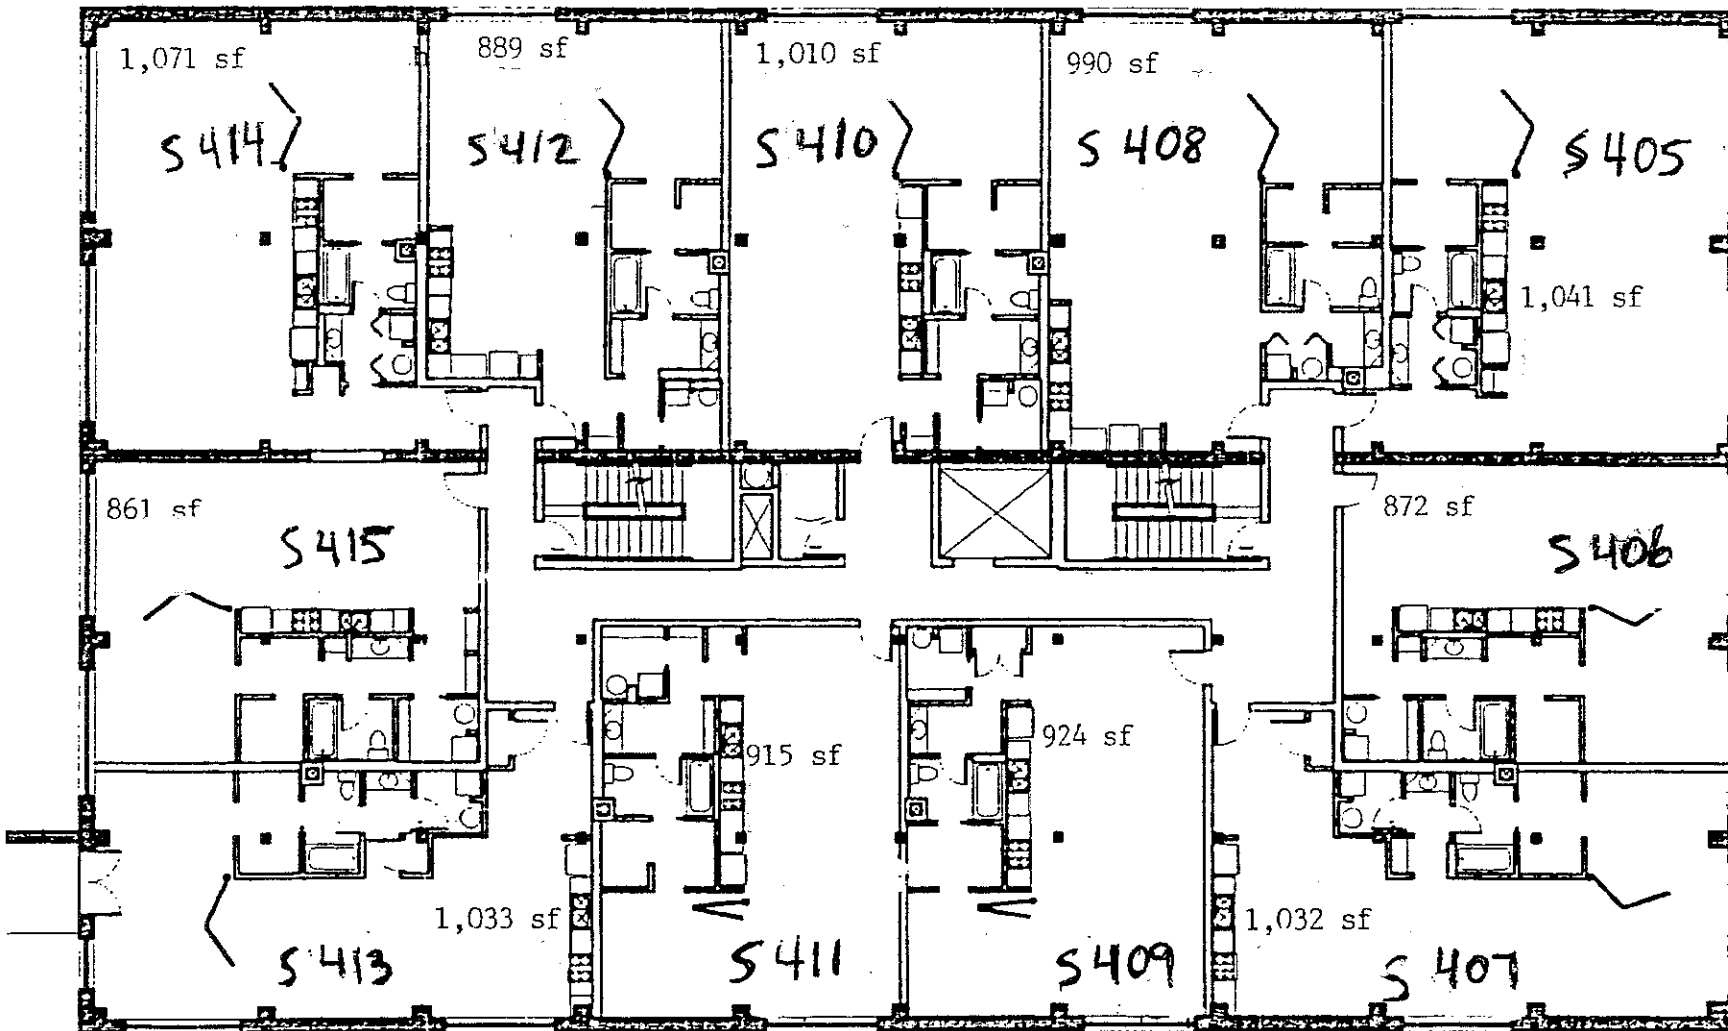

Majestic Stove Lofts
 2017 Washington Avenue, St. Louis, Missouri 63103
 MAJESTIC STOVE LOFTS L.P.
 ROBERT WOOD REALTY COMPANY

ISSUE DATE:
 7 JUNE 2004
5

3RD-5TH FLOOR PLAN - MAJESTIC SOUTH

Scale: 1/16" = 1'-0"

ISSUE DATE
 7 JUNE 2004

6

3RD-5TH FLOOR PLAN - MAJESTIC SOUTH

Scale: 1/16" = 1'-0"

Johannes Cohen
 COLLABORATIVE
 Architecture Planning
 Interior Design
 Landscape Design

6223 Delmar Blvd., St. Louis, MO 63130
 Phone: 314.725.4565 Fax: 314.725.3060
 Email: johnc@johannes-cohen.com

Majestic Stove Lofts
 2017 Washington Avenue, St. Louis, Missouri 63103
 MAJESTIC STOVE LOFTS L.P.
 ROBERT WOOD REALTY COMPANY

ISSUE DATE
 7 JUNE 2004
 6

3RD-5TH FLOOR PLAN - MAJESTIC SOUTH

Scale: 1/16" = 1'-0"