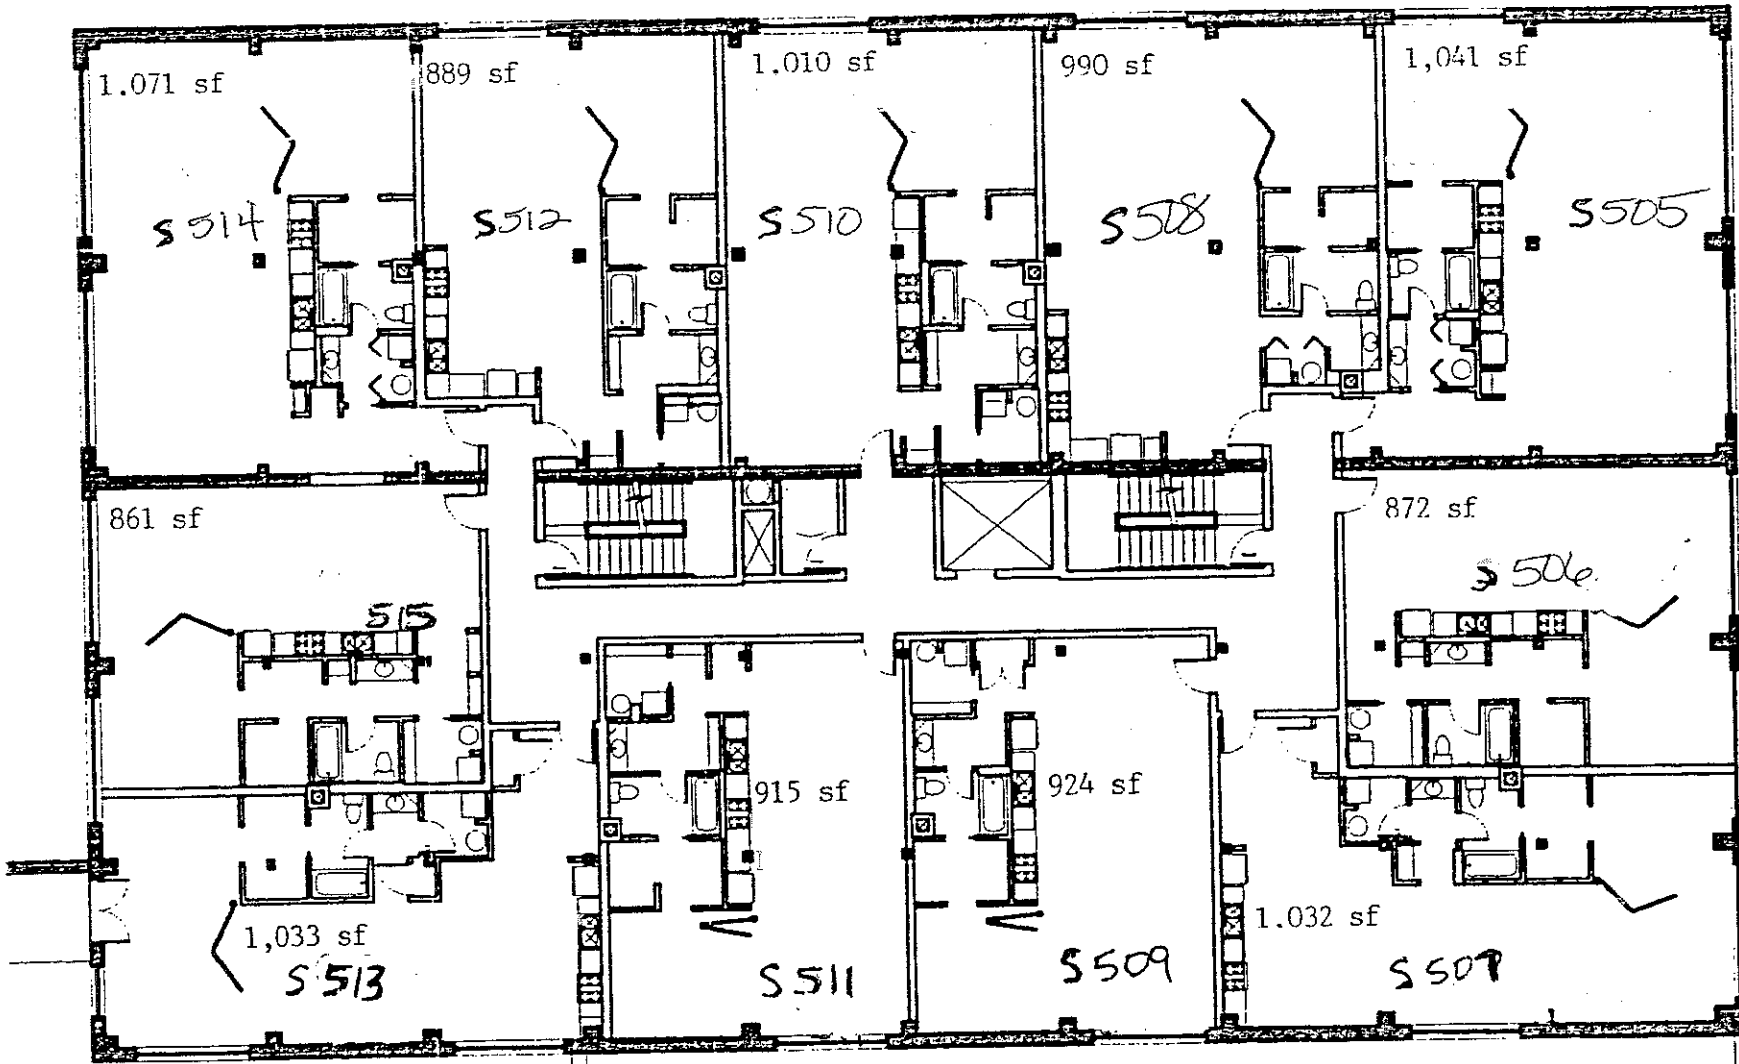

ISSUE DATE
 7 JUNE 2004

6

3RD-5TH FLOOR PLAN - MAJESTIC SOUTH

Scale: 1/16" = 1'-0"

Johannes Cohen
 COLLABORATIVE
 Architecture Planning
 Interior Design
 Landscape Design

6223 Delmar Blvd., St. Louis, MO 63130
 Phone: 314.725.4565 Fax: 314.725.3060
 Email: johnc@johannes-cohen.com

Majestic Stove Lofts
 2017 Washington Avenue, St. Louis, Missouri 63103
 MAJESTIC STOVE LOFTS L.P.
 ROBERT WOOD REALTY COMPANY

ISSUE DATE
 7 JUNE 2004
 6

3RD-5TH FLOOR PLAN - MAJESTIC SOUTH

Scale: 1/16" = 1'-0"