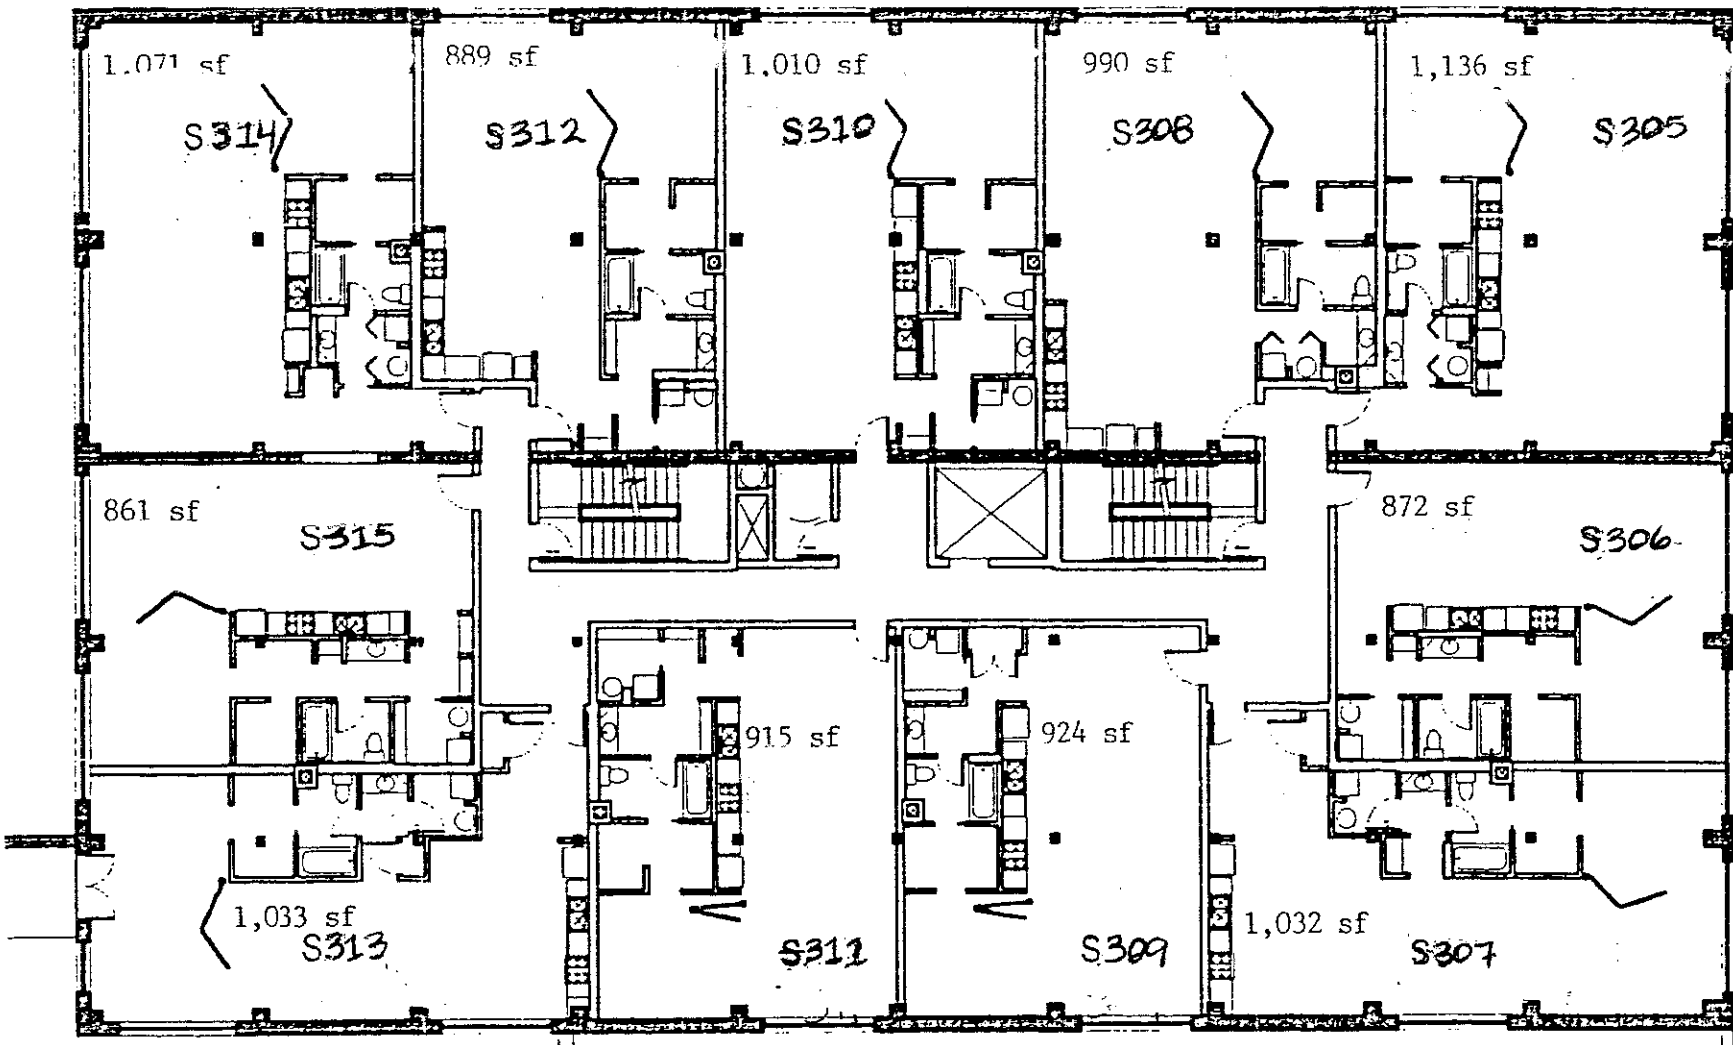

20th ST.

FIRST FLOOR PLAN - MAJESTIC SOUTH

Scale: 1/16" = 1'-0"

Johannes Cohen

COLLABORATIVE
Architecture Planning
Interior Design
Landscape Design

6225 DeWitt Blvd., St. Louis, MO 63130
Phone: 314.725.4545 Fax: 314.725.3060
Email: jcohen@johannescohen.com

Majestic Stove Lofts

2017 Washington Avenue, St. Louis, Missouri 63103
MAJESTIC STOVE LOFTS L.P.
ROBERT WOOD REALTY COMPANY

ISSUE DATE
7 JUNE 2004

4

SECOND FLOOR PLAN - MAJESTIC SOUTH

Scale: 1/16" = 1'-0"

Johannes Cohen
 COLLABORATIVE
 Architecture Planning
 Interior Design
 Landscape Design
 6215 Delmar Blvd., St. Louis, MO 63130
 Phone: 314.725.4545 Fax: 314.725.9060
 Email: johannes@johannes-cohen.com

Majestic Stove Lofts
 2017 Washington Avenue, St. Louis, Missouri 63103
 MAJESTIC STOVE LOFTS L.P.
 ROBERT WOOD REALTY COMPANY

ISSUE DATE:
 7 JUNE 2004
5

3RD-5TH FLOOR PLAN - MAJESTIC SOUTH

Scale: 1/16" = 1'-0"

ISSUE DATE
 7 JUNE 2004

6

3RD-5TH FLOOR PLAN - MAJESTIC SOUTH

Scale: 1/16" = 1'-0"

Johannes Cohen
 COLLABORATIVE
 Architecture Planning
 Interior Design
 Landscape Design

6223 Delmar Blvd., St. Louis, MO 63130
 Phone: 314.725.4565 Fax: 314.725.3060
 Email: johnc@johannes-cohen.com